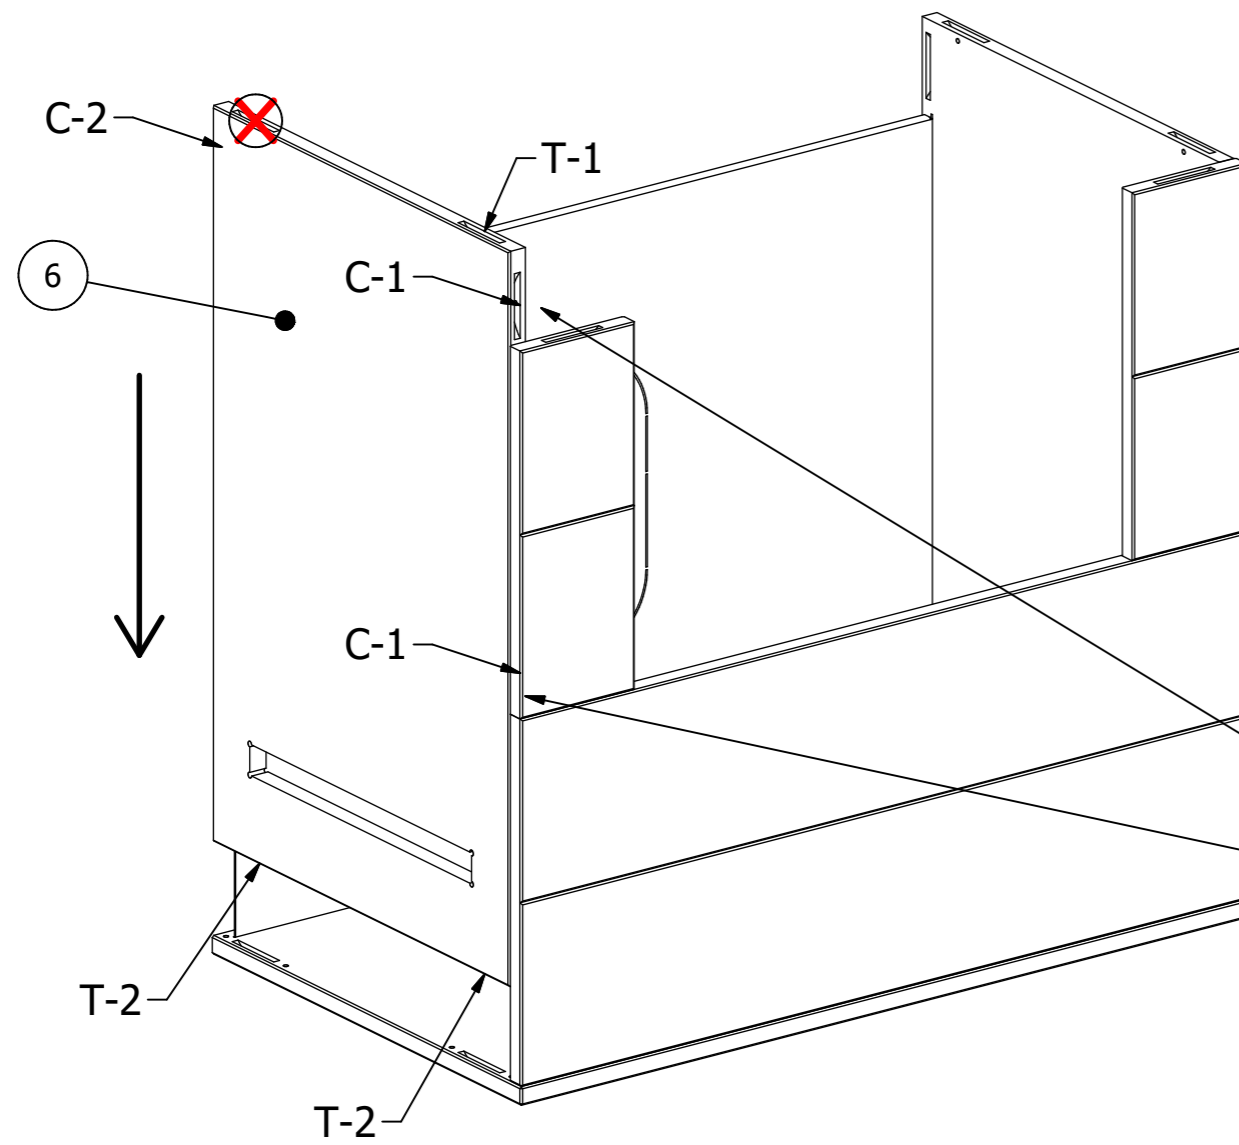

RIVO

PARTS LIST				
NR.	CODE	NAME	QTY	IMAGE
14	C	Clamex P14	16	
15	T	Tenso	18	

PARTS LIST			
NR.	CODE	NAME	QTY
1	BP	Bottom plate	1

T-1 = 7pcs.

PARTS LIST			
NR.	CODE	NAME	QTY
2	FB	Front bottom plate	1
3	FM	Front middle plate	2

C-1 = 2pcs.

C-2 = 6pcs.

T-2 = 3pcs.

T-1 = 2pcs.

PARTS LIST			
NR.	CODE	NAME	QTY
4	SR	Side right bottom plate	1

C-1 = 2cs.
C-2 = 1pcs.

T-2 = 2pcs.
T-1 = 1pcs.

PARTS LIST			
NR.	CODE	NAME	QTY
5	SB	Steel bottom plate	1

PARTS LIST			
NR.	CODE	NAME	QTY
6	SL	Side left bottom plate	1

C-1 = 3pcs.

C-2 = 1pcs.

T-2 = 2pcs.

T-1 = 1pcs.

PARTS LIST			
NR.	CODE	NAME	QTY
7	MP	Middle plate	1

C-1 = 4pcs.

PARTS LIST			
NR.	CODE	NAME	QTY
8	FM	Front middle plate	4
9	FT	Front top plate	1

C-1 = 2pcs.

C-2 = 6pcs.

T-2 = 5pcs.

PARTS LIST			
NR.	CODE	NAME	QTY
10	SLT	Side left top plate	1
11	SRT	Side right top plate	1

C-1 = 4pcs.

C-2 = 2pcs.

T-2 = 6pcs.

PARTS LIST			
NR.	CODE	NAME	QTY
12	ST	Steel top plate	1