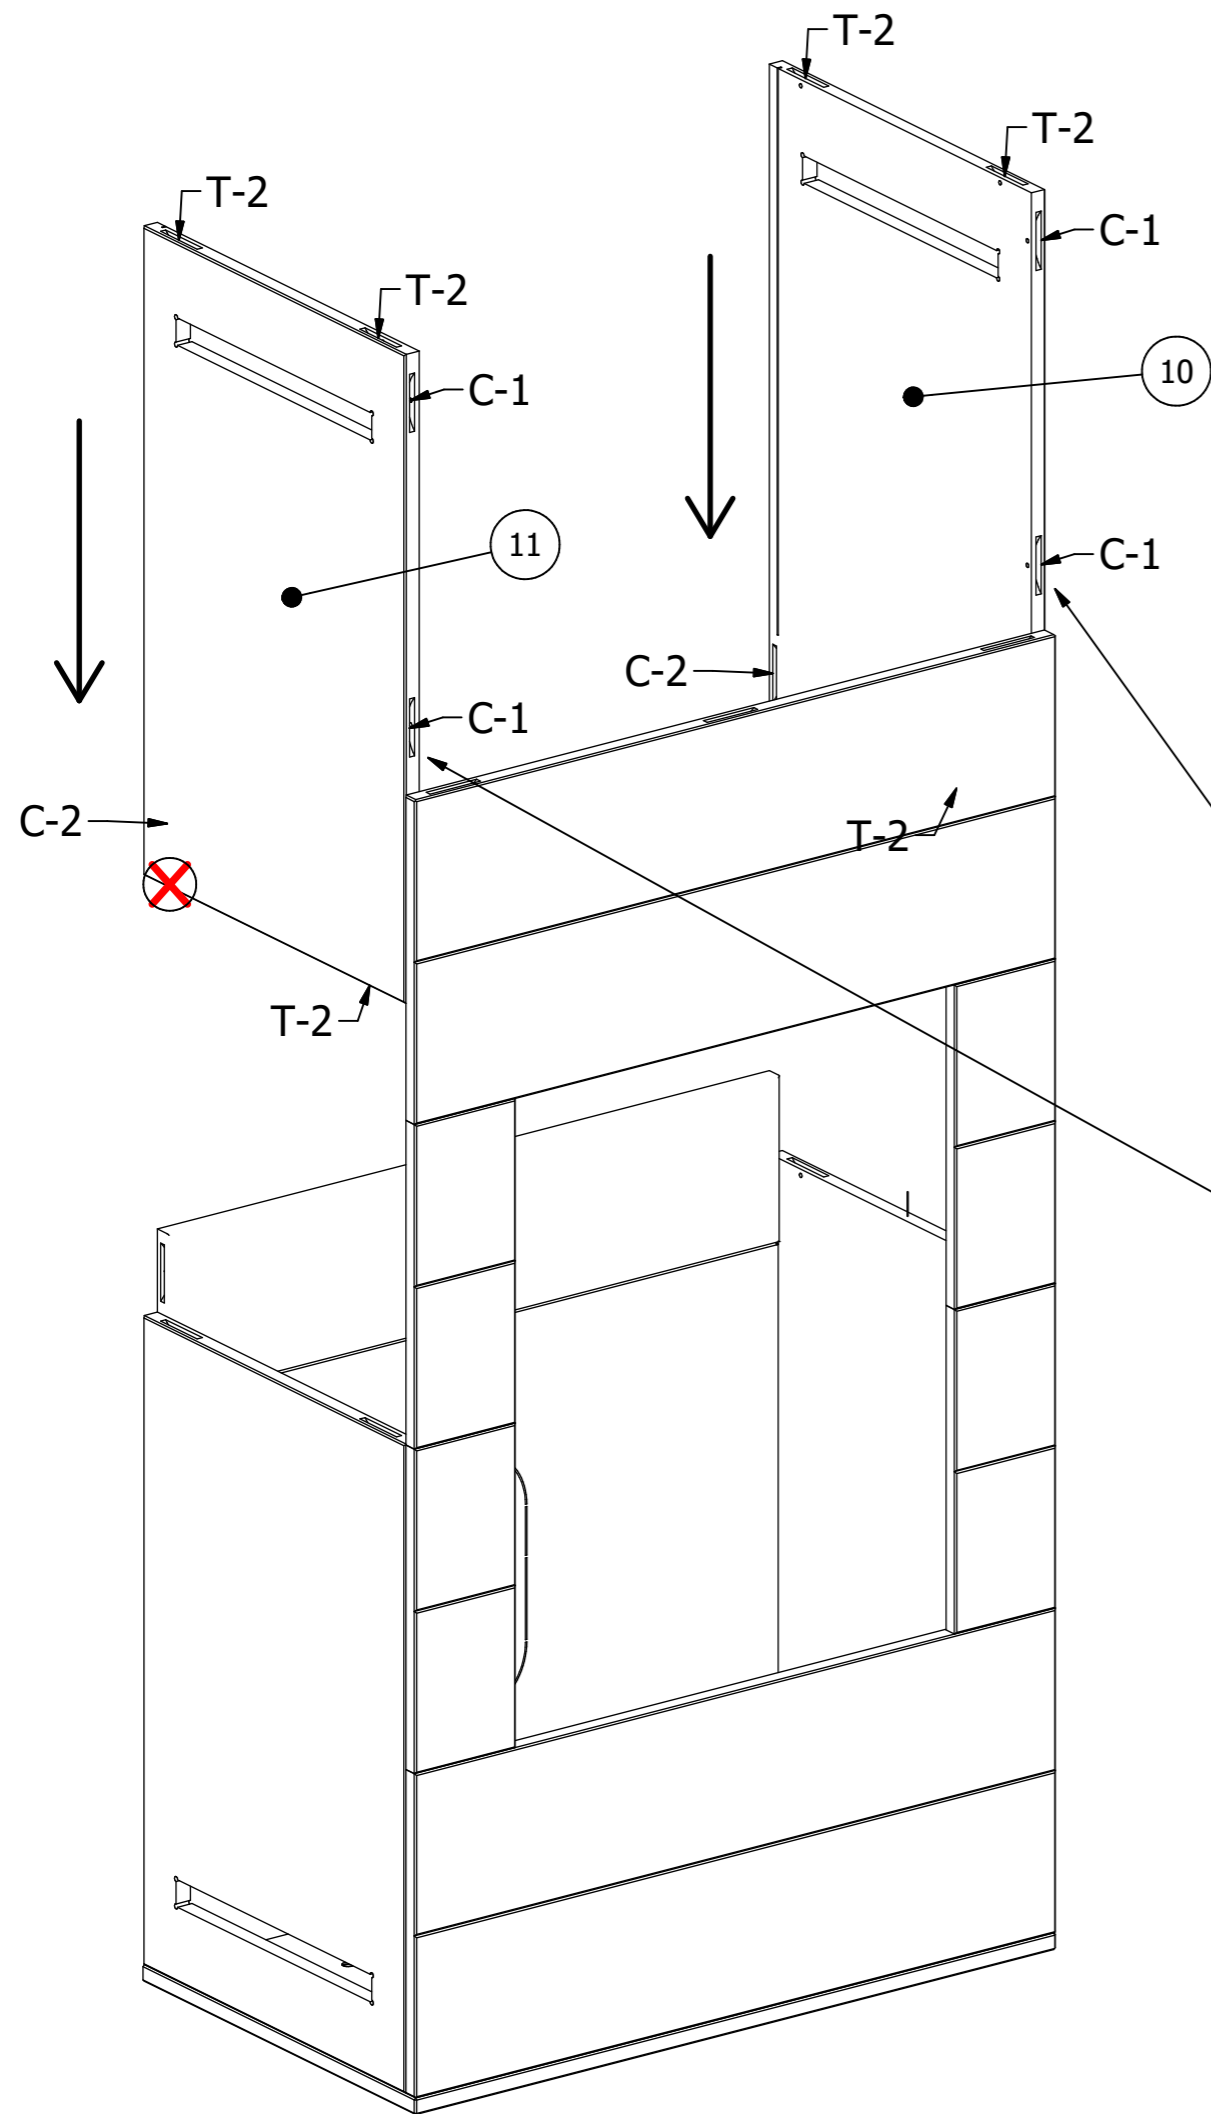

RIVO

PARTS LIST				
NR.	CODE	NAME	QTY	IMAGE
14	C	Clamex P14	16	
15	T	Tenso	18	

PARTS LIST			
NR.	CODE	NAME	QTY
1	BP	Bottom plate	1

T-1 = 7pcs.

PARTS LIST			
NR.	CODE	NAME	QTY
2	FB	Front bottom plate	1
3	FM	Front middle plate	2

C-1 = 2pcs.

C-2 = 6pcs.

T-2 = 3pcs.

T-1 = 2pcs.

PARTS LIST			
NR.	CODE	NAME	QTY
4	SR	Side right bottom plate	1

C-1 = 2cs.
C-2 = 1pcs.

T-2 = 2pcs.
T-1 = 1pcs.

PARTS LIST			
NR.	CODE	NAME	QTY
5	SB	Steel bottom plate	1

PARTS LIST			
NR.	CODE	NAME	QTY
6	SL	Side left bottom plate	1

C-1 = 3pcs.

C-2 = 1pcs.

T-2 = 2pcs.

T-1 = 1pcs.

PARTS LIST			
NR.	CODE	NAME	QTY
7	MP	Middle plate	1

C-1 = 4pcs.

PARTS LIST			
NR.	CODE	NAME	QTY
8	FM	Front middle plate	4
9	FT	Front top plate	1

C-1 = 2pcs.

C-2 = 6pcs.

T-2 = 5pcs.

PARTS LIST			
NR.	CODE	NAME	QTY
10	SLT	Side left top plate	1
11	SRT	Side right top plate	1

C-1 = 4pcs.

C-2 = 2pcs.

T-2 = 6pcs.

PARTS LIST			
NR.	CODE	NAME	QTY
12	ST	Steel top plate	1