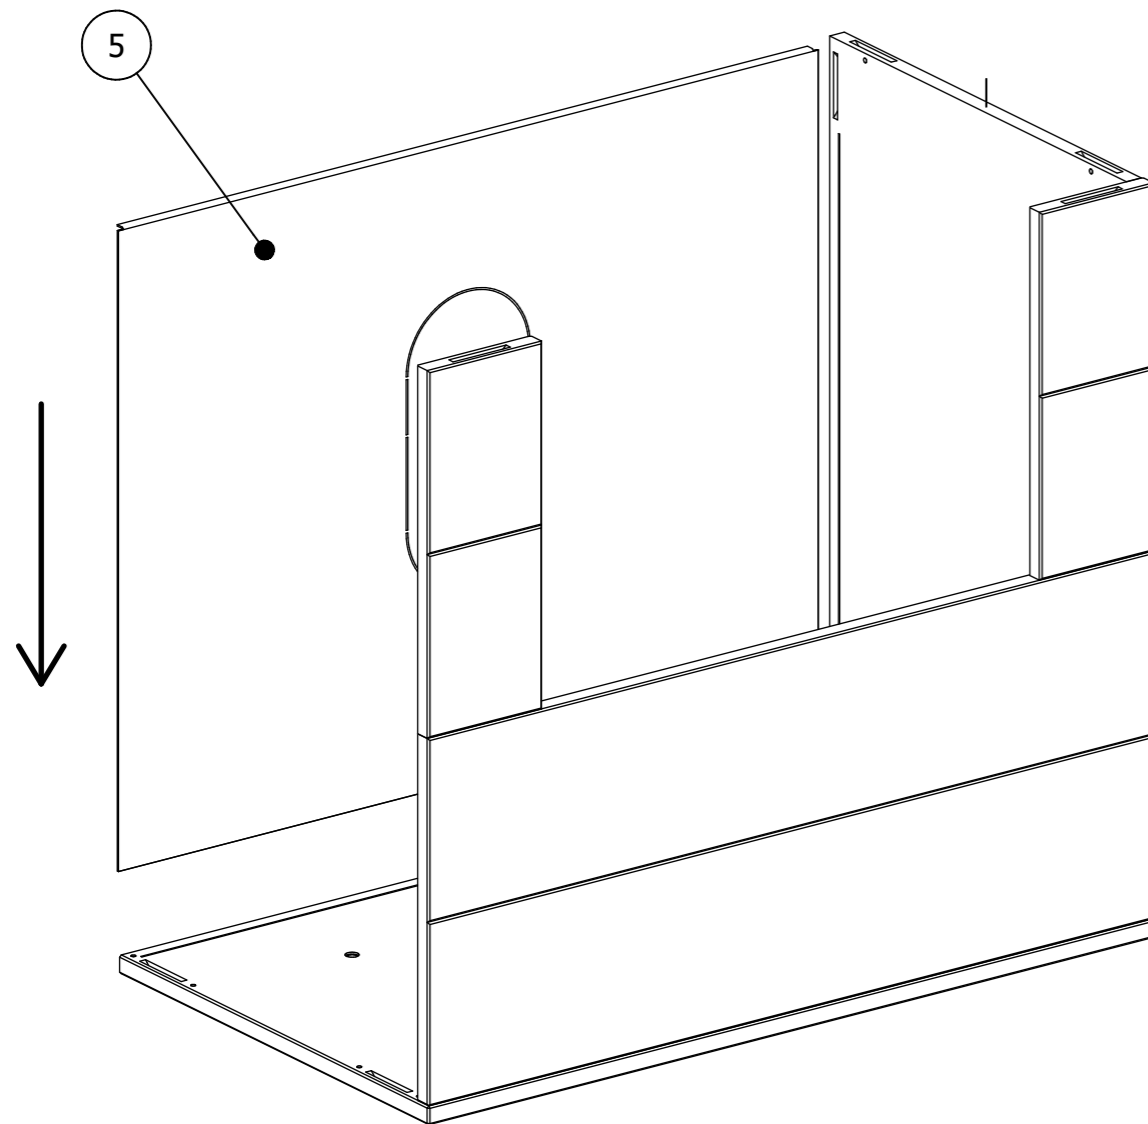

RIVO

PARTS LIST				
NR.	CODE	NAME	QTY	IMAGE
14	C	Clamex P14	16	
15	T	Tenso	18	

PARTS LIST			
NR.	CODE	NAME	QTY
1	BP	Bottom plate	1

T-1 = 7pcs.

PARTS LIST			
NR.	CODE	NAME	QTY
2	FB	Front bottom plate	1
3	FM	Front middle plate	2

C-1 = 2pcs.

C-2 = 6pcs.

T-2 = 3pcs.

T-1 = 2pcs.

PARTS LIST			
NR.	CODE	NAME	QTY
4	SR	Side right bottom plate	1

C-1 = 2cs.
C-2 = 1pcs.

T-2 = 2pcs.
T-1 = 1pcs.

PARTS LIST			
NR.	CODE	NAME	QTY
5	SB	Steel bottom plate	1

PARTS LIST			
NR.	CODE	NAME	QTY
6	SL	Side left bottom plate	1

C-1 = 3pcs.

C-2 = 1pcs.

T-2 = 2pcs.

T-1 = 1pcs.

PARTS LIST			
NR.	CODE	NAME	QTY
7	MP	Middle plate	1

C-1 = 4pcs.

PARTS LIST			
NR.	CODE	NAME	QTY
8	FM	Front middle plate	4
9	FT	Front top plate	1

C-1 = 2pcs.

C-2 = 6pcs.

T-2 = 5pcs.

PARTS LIST			
NR.	CODE	NAME	QTY
10	SLT	Side left top plate	1
11	SRT	Side right top plate	1

C-1 = 4pcs.

C-2 = 2pcs.

T-2 = 6pcs.

PARTS LIST			
NR.	CODE	NAME	QTY
12	ST	Steel top plate	1