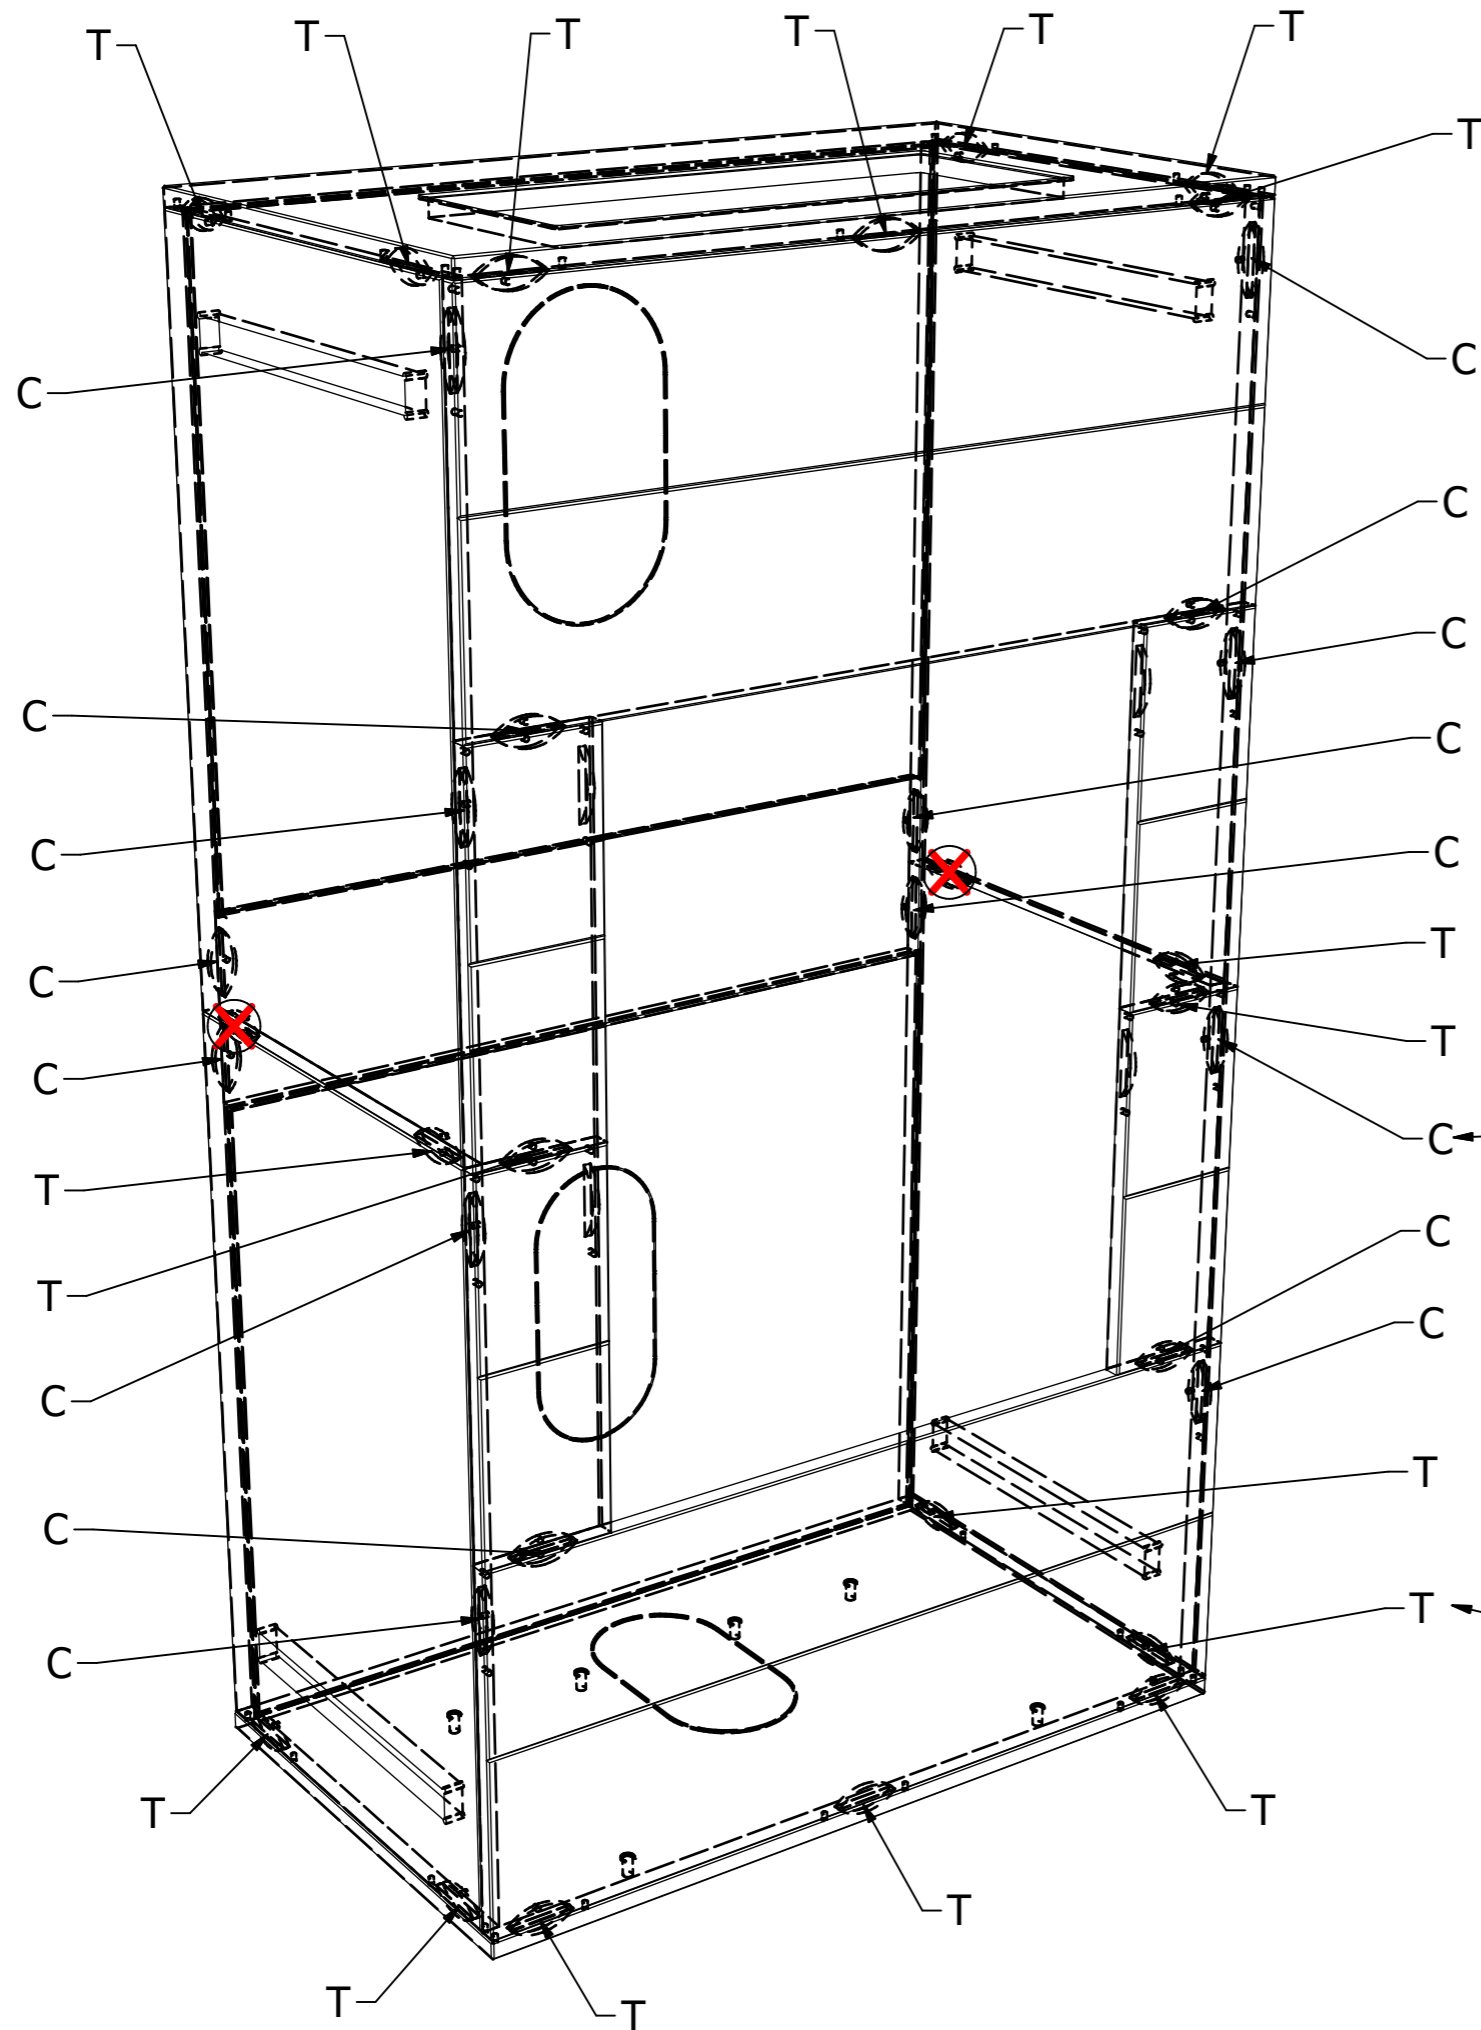

PARTS LIST			
NR.	CODE	NAME	QTY
1	BP	Bottom plate	1
2	FB	Front bottom plate	1
3	FM	Front middle plate	2
4	SR	Side right bottom plate	1
5	SB	Steel bottom plate	1
6	SL	Side left bottom plate	1
7	MP	Middle plate	1
8	FM	Front middle plate	2
9	FT	Front top plate	1
10	SLT	Side left top plate	1
11	SRT	Side right top plate	1
12	ST	Steel top plate	1
13	TP	Top plate	1
14	C	Clamex P14	16
15	T	Tenso	18

RIVO

PARTS LIST				
NR.	CODE	NAME	QTY	IMAGE
14	C	Clamex P14	16	
15	T	Tenso	18	

PARTS LIST			
NR.	CODE	NAME	QTY
1	BP	Bottom plate	1

T-1 = 7pcs.

PARTS LIST			
NR.	CODE	NAME	QTY
2	FB	Front bottom plate	1
3	FM	Front middle plate	2

C-1 = 2pcs.

C-2 = 6pcs.

T-2 = 3pcs.

T-1 = 2pcs.

PARTS LIST			
NR.	CODE	NAME	QTY
4	SR	Side right bottom plate	1

C-1 = 2cs.
C-2 = 1pcs.

T-2 = 2pcs.
T-1 = 1pcs.

PARTS LIST			
NR.	CODE	NAME	QTY
5	SB	Steel bottom plate	1

C-1 = 2pcs.

C-2 = 6pcs.

T-2 = 5pcs.

PARTS LIST			
NR.	CODE	NAME	QTY
10	SLT	Side left top plate	1
11	SRT	Side right top plate	1

C-1 = 4pcs.

C-2 = 2pcs.

T-2 = 6pcs.

PARTS LIST			
NR.	CODE	NAME	QTY
12	ST	Steel top plate	1