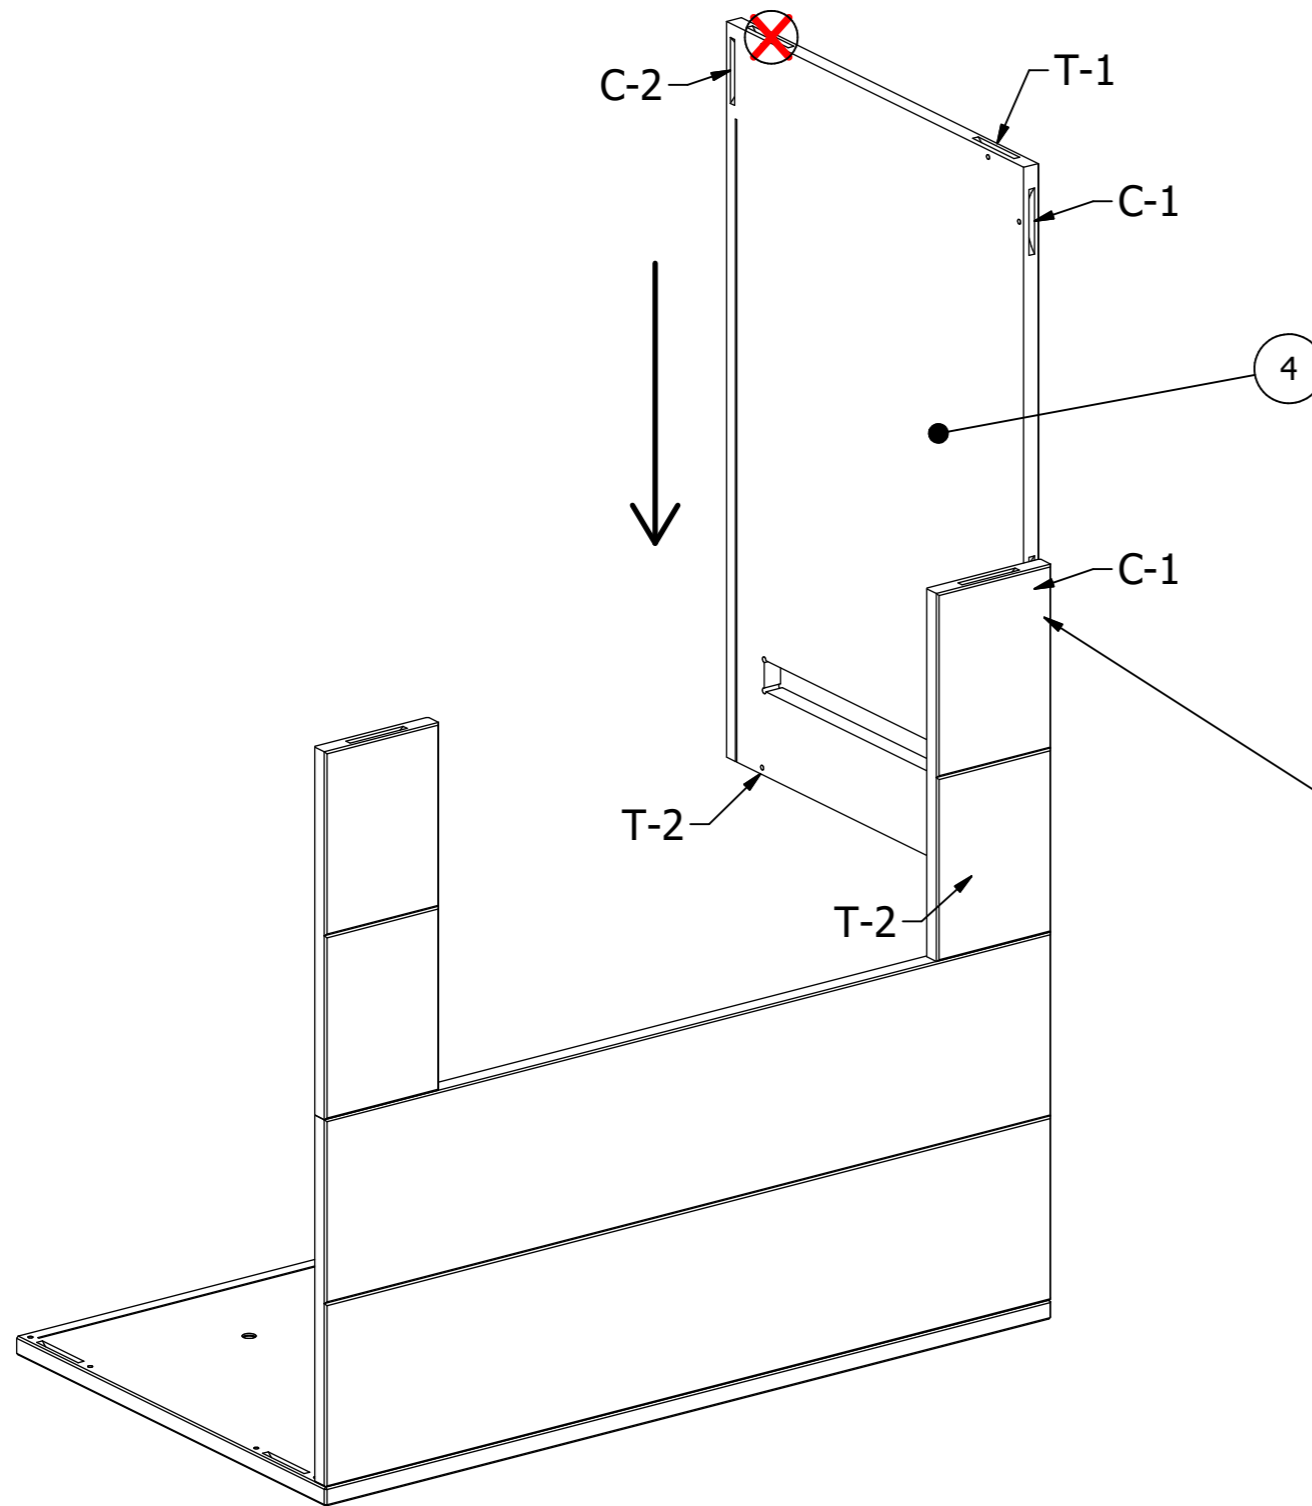

RIVO

PARTS LIST				
NR.	CODE	NAME	QTY	IMAGE
14	C	Clamex P14	16	
15	T	Tenso	18	

PARTS LIST			
NR.	CODE	NAME	QTY
1	BP	Bottom plate	1

T-1 = 7pcs.

PARTS LIST			
NR.	CODE	NAME	QTY
2	FB	Front bottom plate	1
3	FM	Front middle plate	2

C-1 = 2pcs.

C-2 = 6pcs.

T-2 = 3pcs.

T-1 = 2pcs.

PARTS LIST			
NR.	CODE	NAME	QTY
4	SR	Side right bottom plate	1

C-1 = 2cs.
C-2 = 1pcs.

T-2 = 2pcs.
T-1 = 1pcs.

PARTS LIST			
NR.	CODE	NAME	QTY
5	SB	Steel bottom plate	1

PARTS LIST			
NR.	CODE	NAME	QTY
6	SL	Side left bottom plate	1

C-1 = 3pcs.

C-2 = 1pcs.

T-2 = 2pcs.

T-1 = 1pcs.

PARTS LIST			
NR.	CODE	NAME	QTY
7	MP	Middle plate	1

C-1 = 4pcs.

PARTS LIST			
NR.	CODE	NAME	QTY
8	FM	Front middle plate	4
9	FT	Front top plate	1

C-1 = 2pcs.

C-2 = 6pcs.

T-2 = 5pcs.

PARTS LIST			
NR.	CODE	NAME	QTY
10	SLT	Side left top plate	1
11	SRT	Side right top plate	1

C-1 = 4pcs.

C-2 = 2pcs.

T-2 = 6pcs.

PARTS LIST			
NR.	CODE	NAME	QTY
12	ST	Steel top plate	1