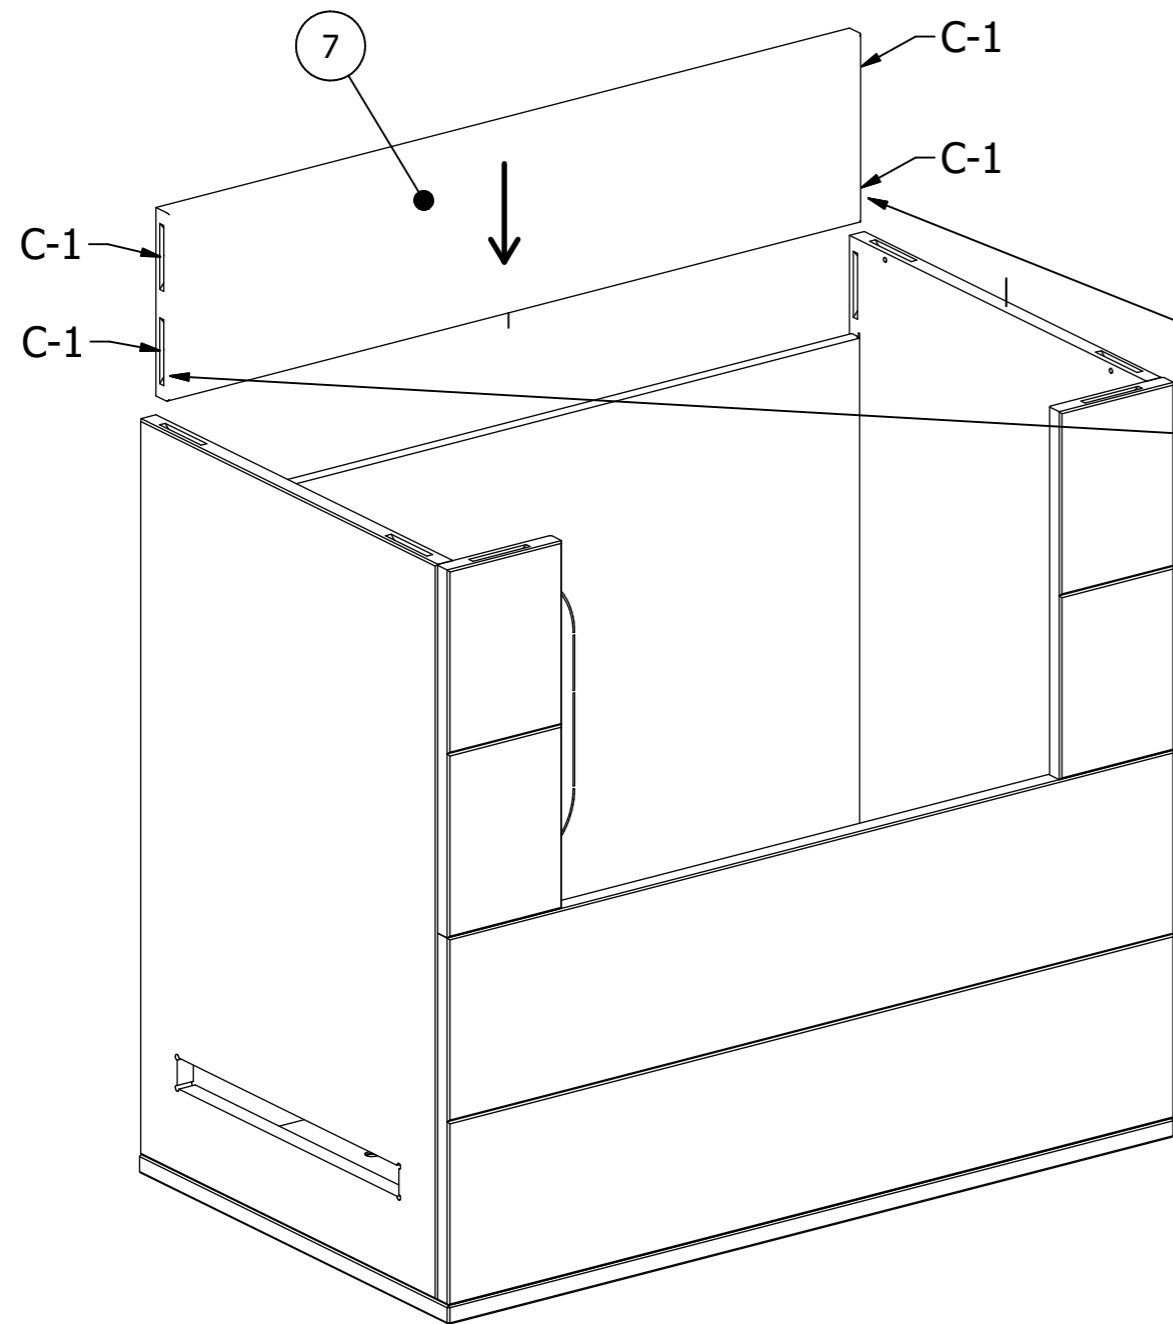

RIVO

PARTS LIST				
NR.	CODE	NAME	QTY	IMAGE
14	C	Clamex P14	16	
15	T	Tenso	18	

PARTS LIST			
NR.	CODE	NAME	QTY
1	BP	Bottom plate	1

T-1 = 7pcs.

PARTS LIST			
NR.	CODE	NAME	QTY
2	FB	Front bottom plate	1
3	FM	Front middle plate	2

C-1 = 2pcs.

C-2 = 6pcs.

T-2 = 3pcs.

T-1 = 2pcs.

PARTS LIST			
NR.	CODE	NAME	QTY
4	SR	Side right bottom plate	1

C-1 = 2cs.
C-2 = 1pcs.

T-2 = 2pcs.
T-1 = 1pcs.

PARTS LIST			
NR.	CODE	NAME	QTY
5	SB	Steel bottom plate	1

PARTS LIST			
NR.	CODE	NAME	QTY
6	SL	Side left bottom plate	1

C-1 = 3pcs.

C-2 = 1pcs.

T-2 = 2pcs.

T-1 = 1pcs.

PARTS LIST			
NR.	CODE	NAME	QTY
7	MP	Middle plate	1

C-1 = 4pcs.

PARTS LIST			
NR.	CODE	NAME	QTY
8	FM	Front middle plate	4
9	FT	Front top plate	1

C-1 = 2pcs.

C-2 = 6pcs.

T-2 = 5pcs.

PARTS LIST			
NR.	CODE	NAME	QTY
10	SLT	Side left top plate	1
11	SRT	Side right top plate	1

C-1 = 4pcs.

C-2 = 2pcs.

T-2 = 6pcs.

PARTS LIST			
NR.	CODE	NAME	QTY
12	ST	Steel top plate	1