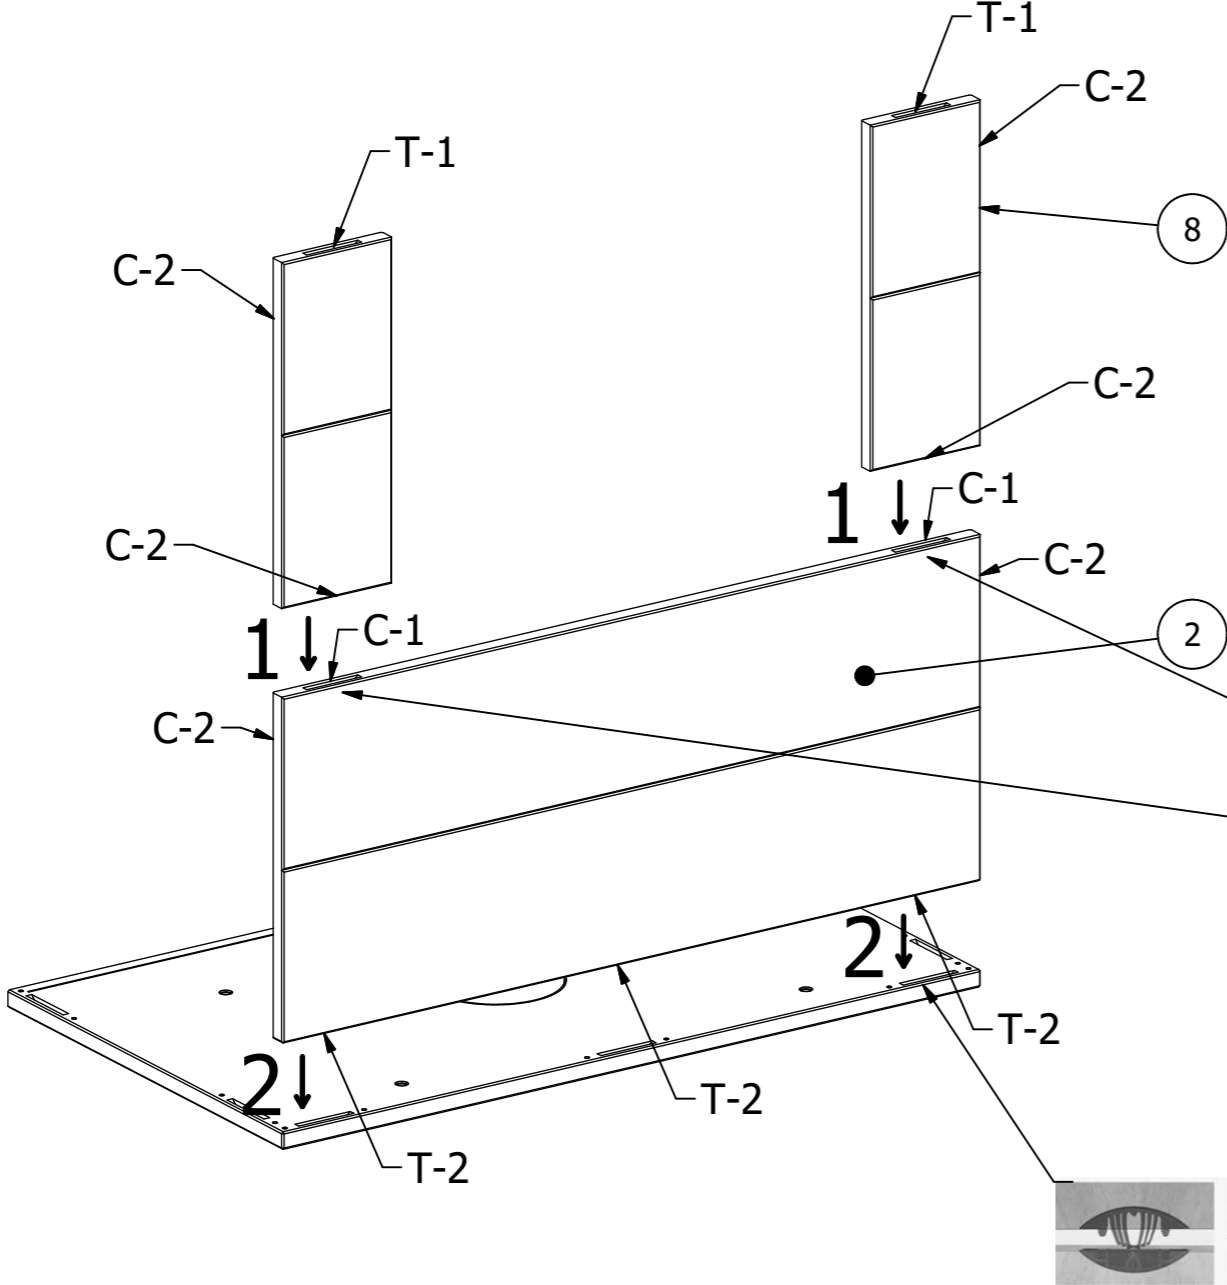

PARTS LIST			
NR.	CODE	NAME	QTY
1	BP	Bottom plate	1
2	FB	Front bottom plate	1
3	FM	Front middle plate	2
4	SR	Side right bottom plate	1
5	SB	Steel bottom plate	1
6	SL	Side left bottom plate	1
7	MP	Middle plate	1
8	FM	Front middle plate	2
9	FT	Front top plate	1
10	SLT	Side left top plate	1
11	SRT	Side right top plate	1
12	ST	Steel top plate	1
13	TP	Top plate	1
14	C	Clamex P14	16
15	T	Tenso	18

RIVO

PARTS LIST				
NR.	CODE	NAME	QTY	IMAGE
14	C	Clamex P14	16	
15	T	Tenso	18	

PARTS LIST			
NR.	CODE	NAME	QTY
1	BP	Bottom plate	1

T-1 = 7pcs.

PARTS LIST			
NR.	CODE	NAME	QTY
2	FB	Front bottom plate	1
3	FM	Front middle plate	2

C-1 = 2pcs.

C-2 = 6pcs.

T-2 = 3pcs.

T-1 = 2pcs.

PARTS LIST			
NR.	CODE	NAME	QTY
4	SR	Side right bottom plate	1

C-1 = 2cs.
C-2 = 1pcs.

T-2 = 2pcs.
T-1 = 1pcs.

PARTS LIST			
NR.	CODE	NAME	QTY
5	SB	Steel bottom plate	1

C-1 = 2pcs.

C-2 = 6pcs.

T-2 = 5pcs.

PARTS LIST			
NR.	CODE	NAME	QTY
10	SLT	Side left top plate	1
11	SRT	Side right top plate	1

C-1 = 4pcs.

C-2 = 2pcs.

T-2 = 6pcs.

PARTS LIST			
NR.	CODE	NAME	QTY
12	ST	Steel top plate	1